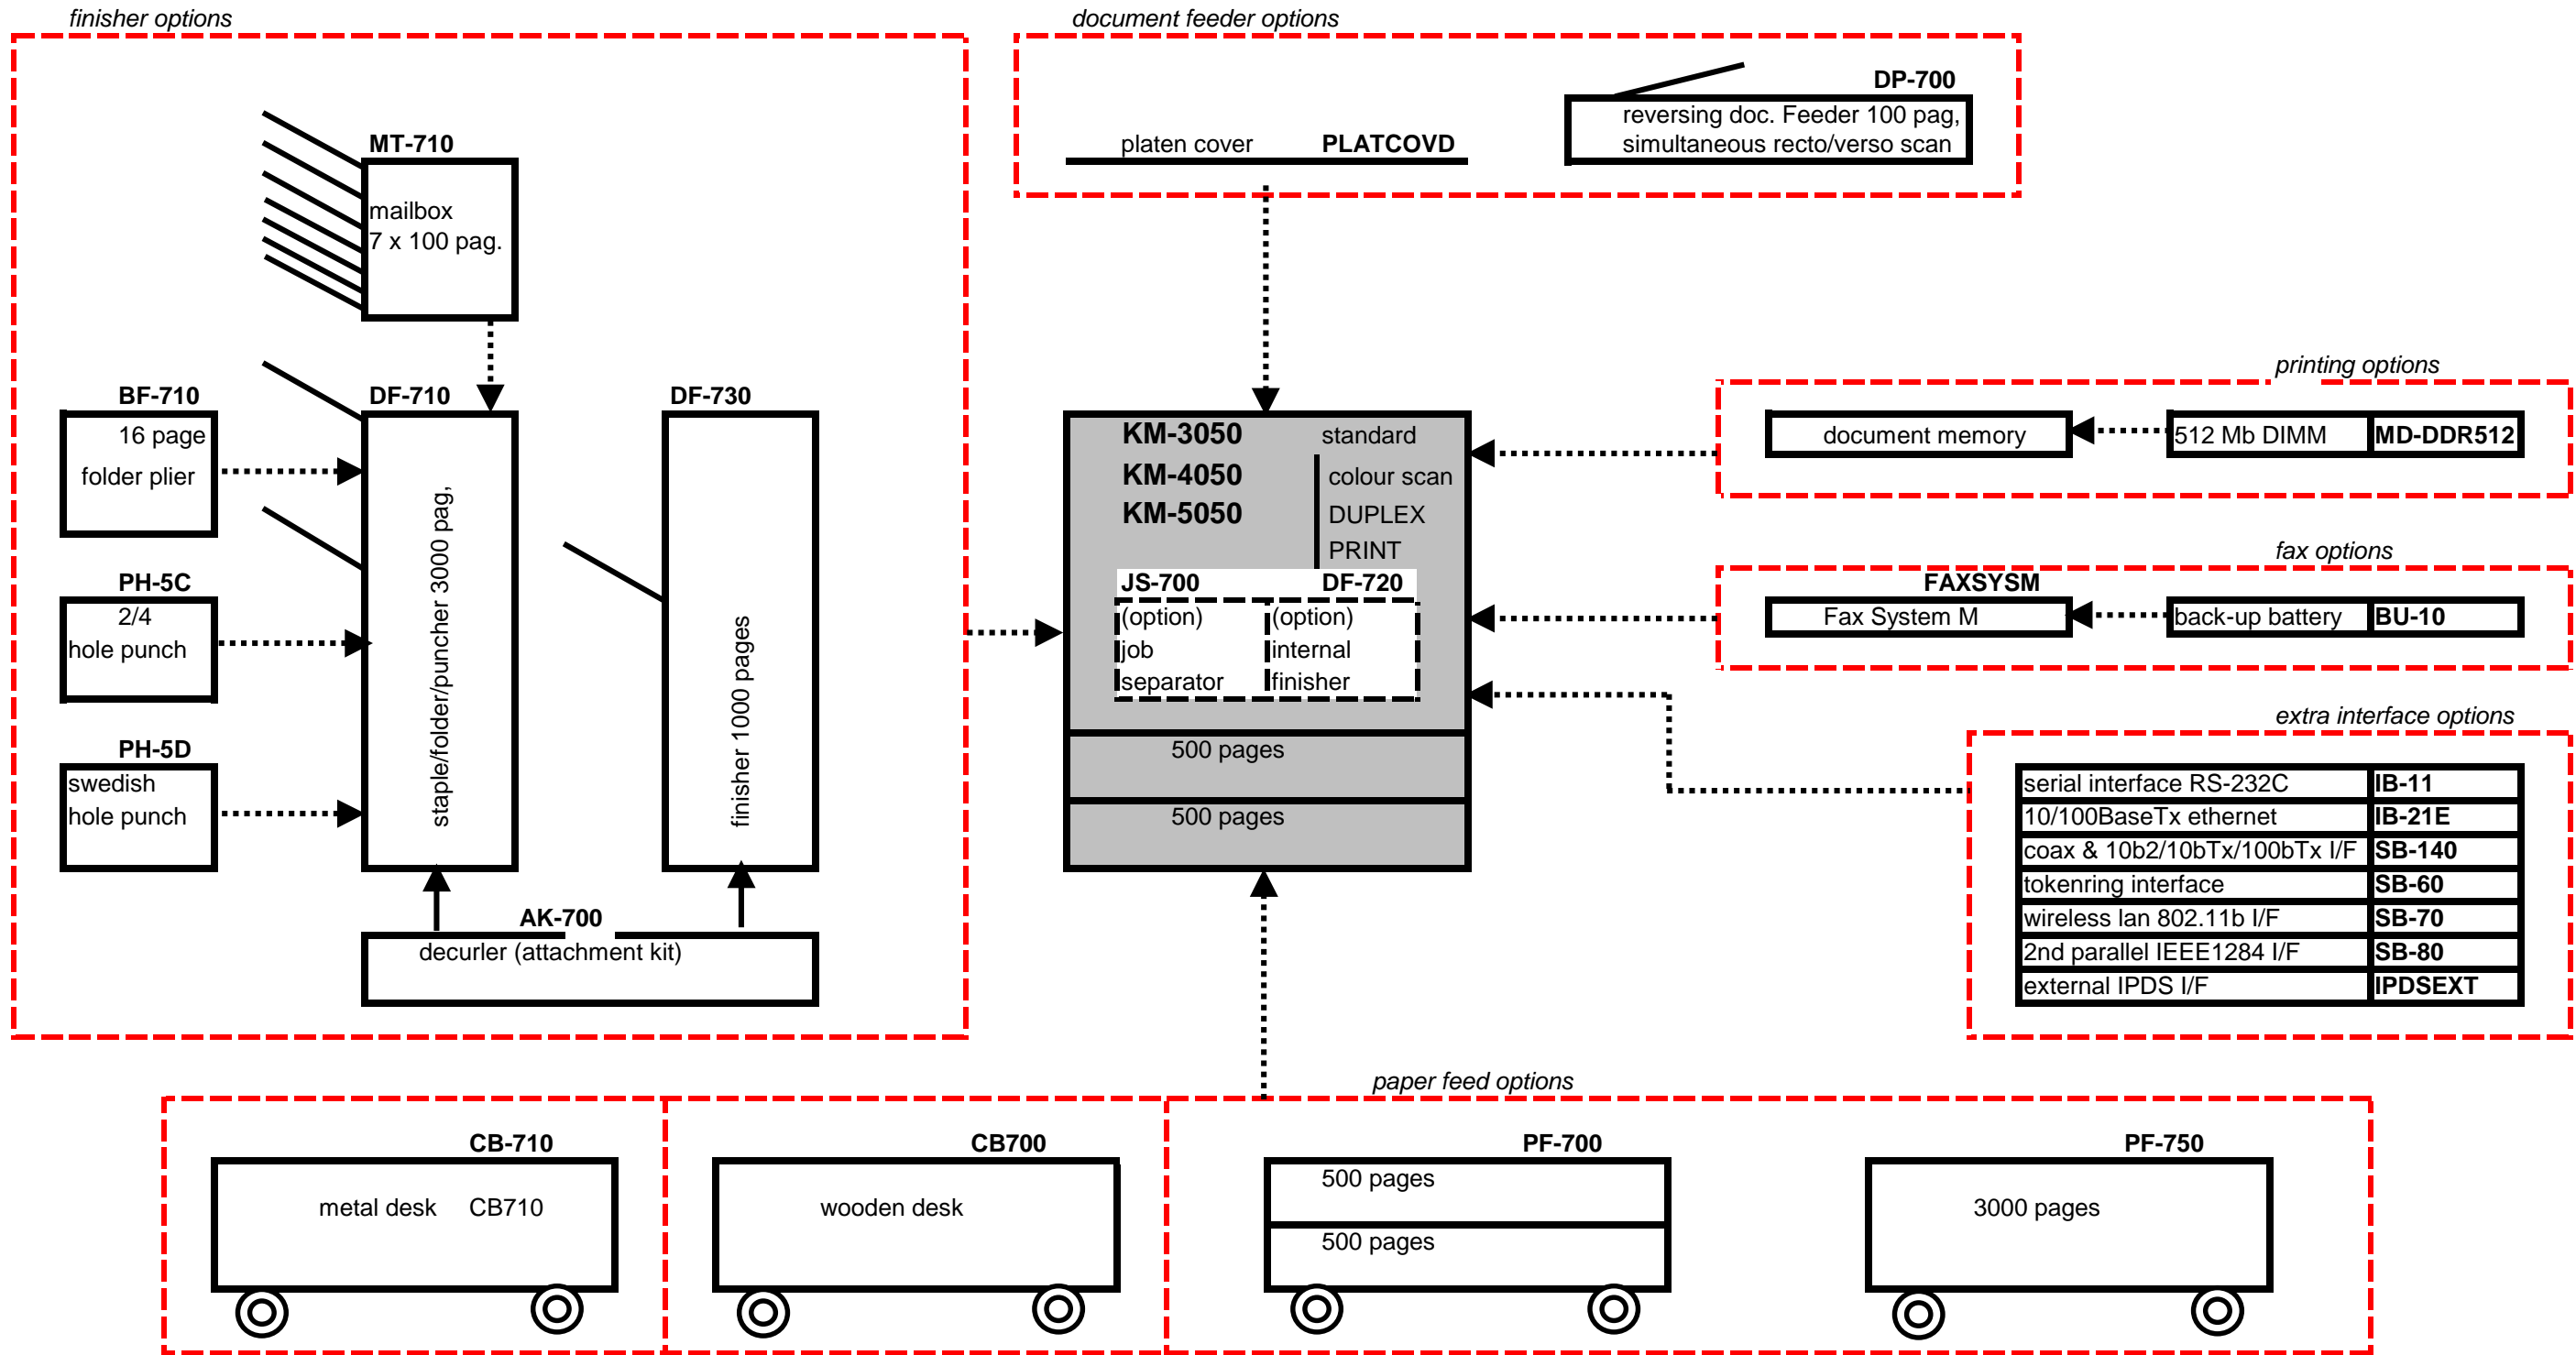

AVR SYSTEMS

options chooser Kyocera KM-3050 / KM-4050 / KM-5050 (standard duplex / print / B/W & colour scan)

..... option →

———— needed ! →