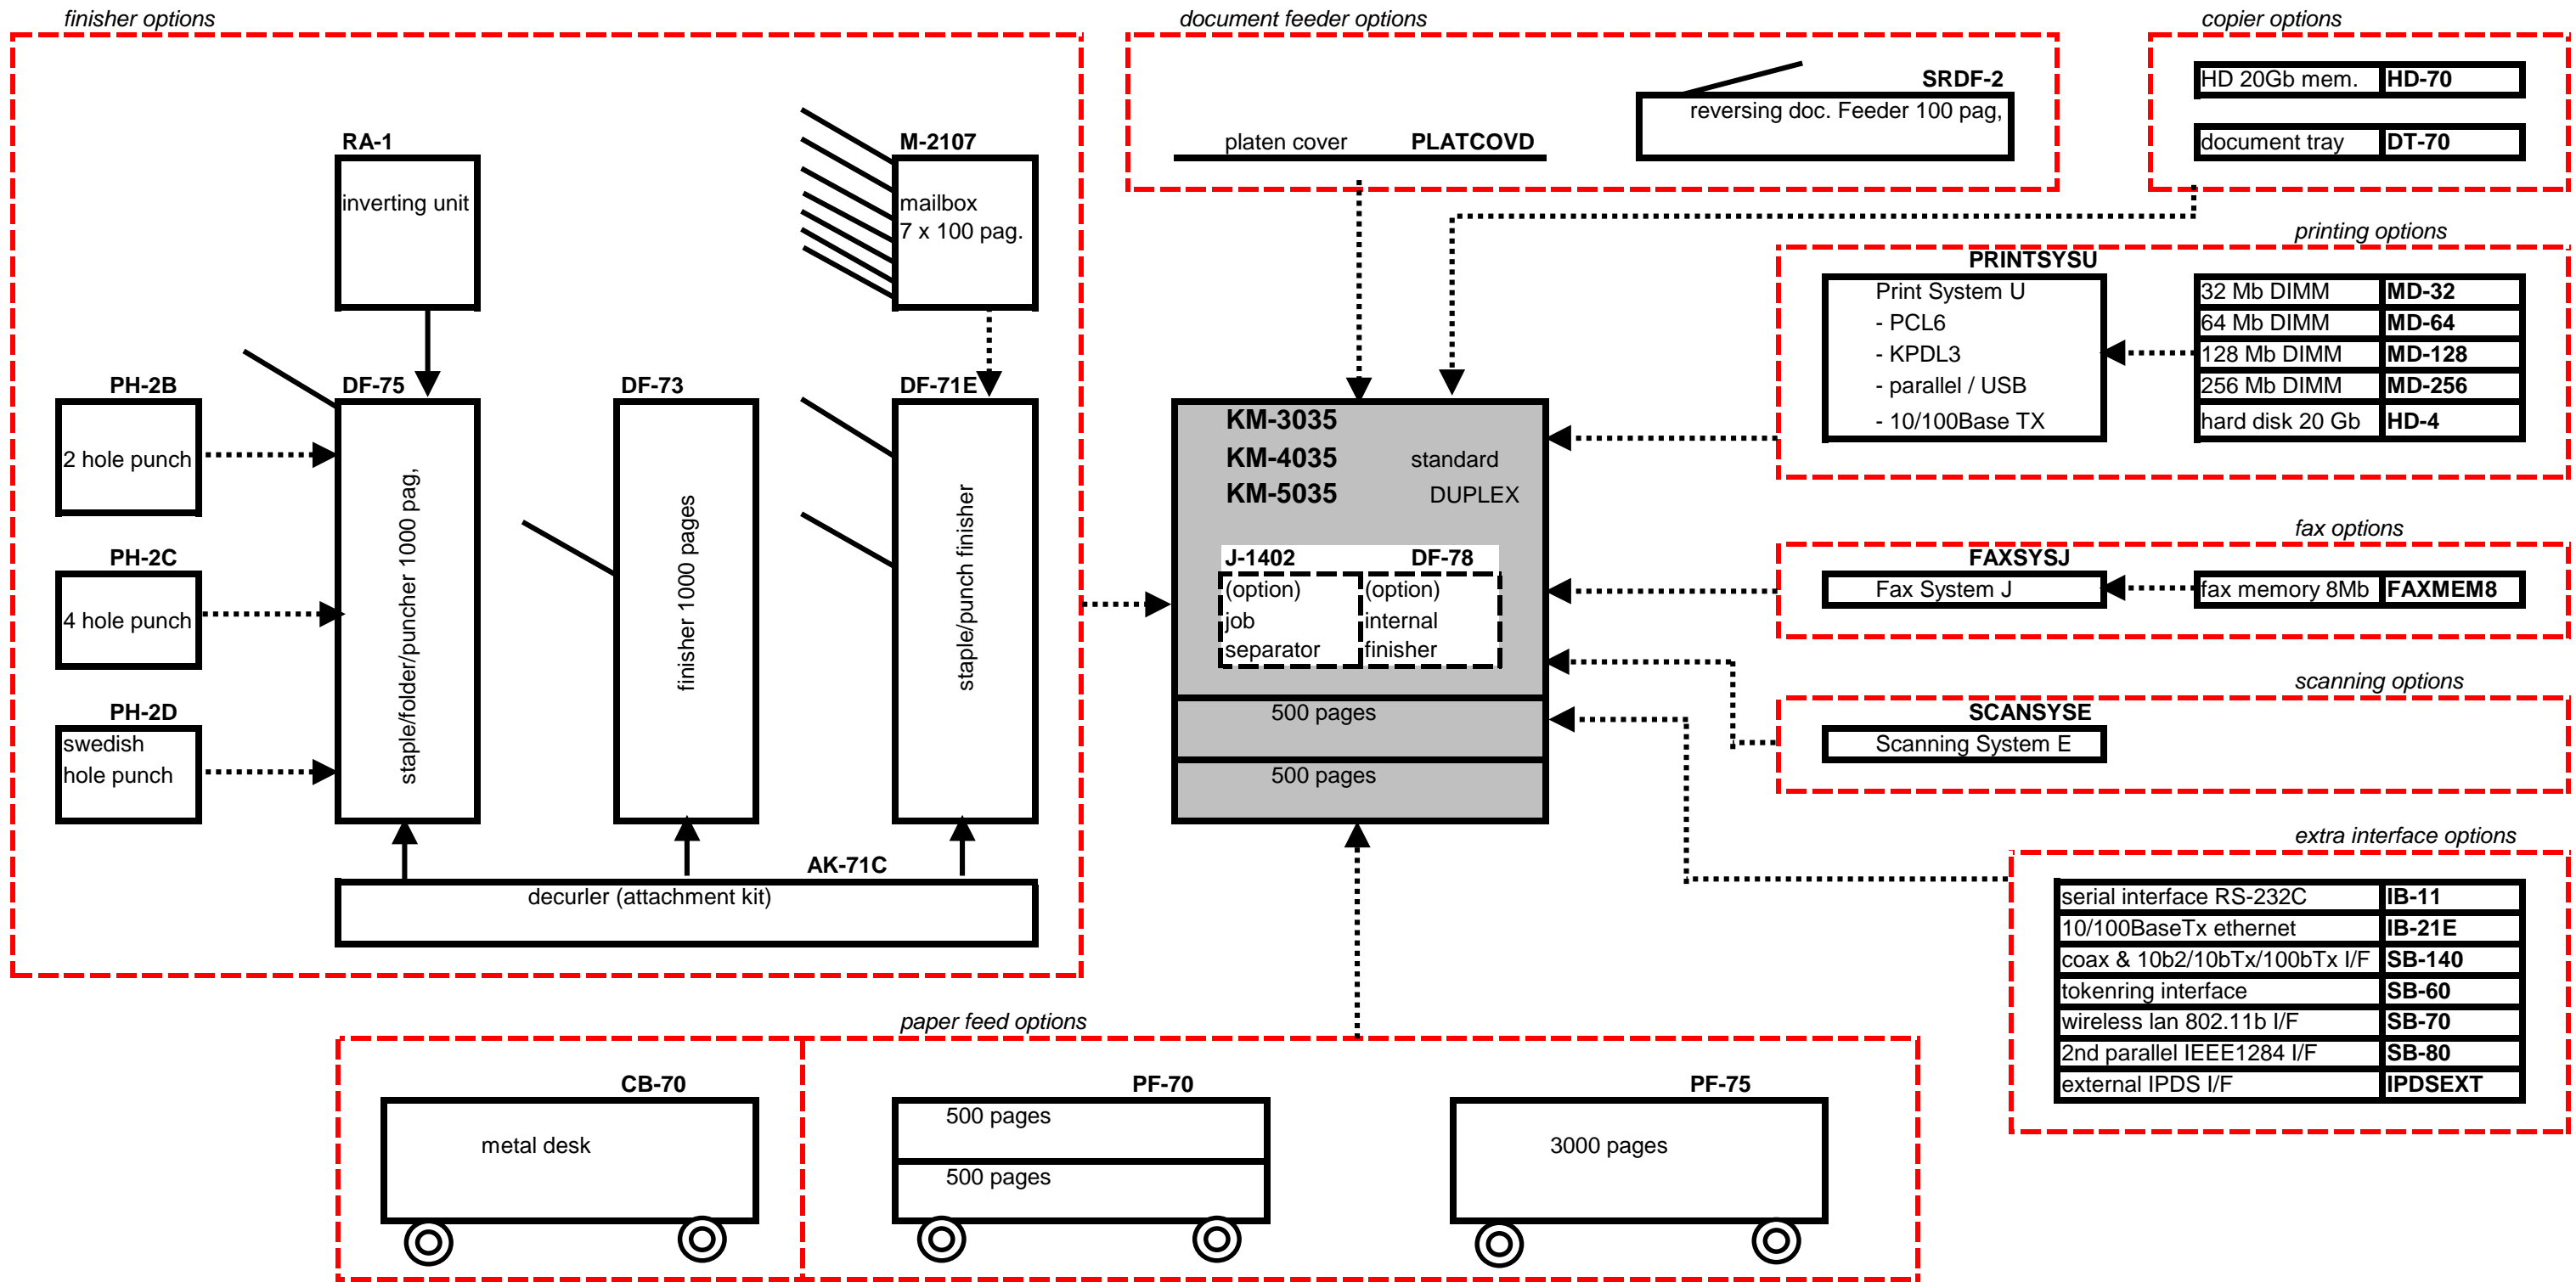

AVR SYSTEMS

options chooser Kyocera KM-3035 / KM-4035 / KM-5035

..... option →

———— needed ! →